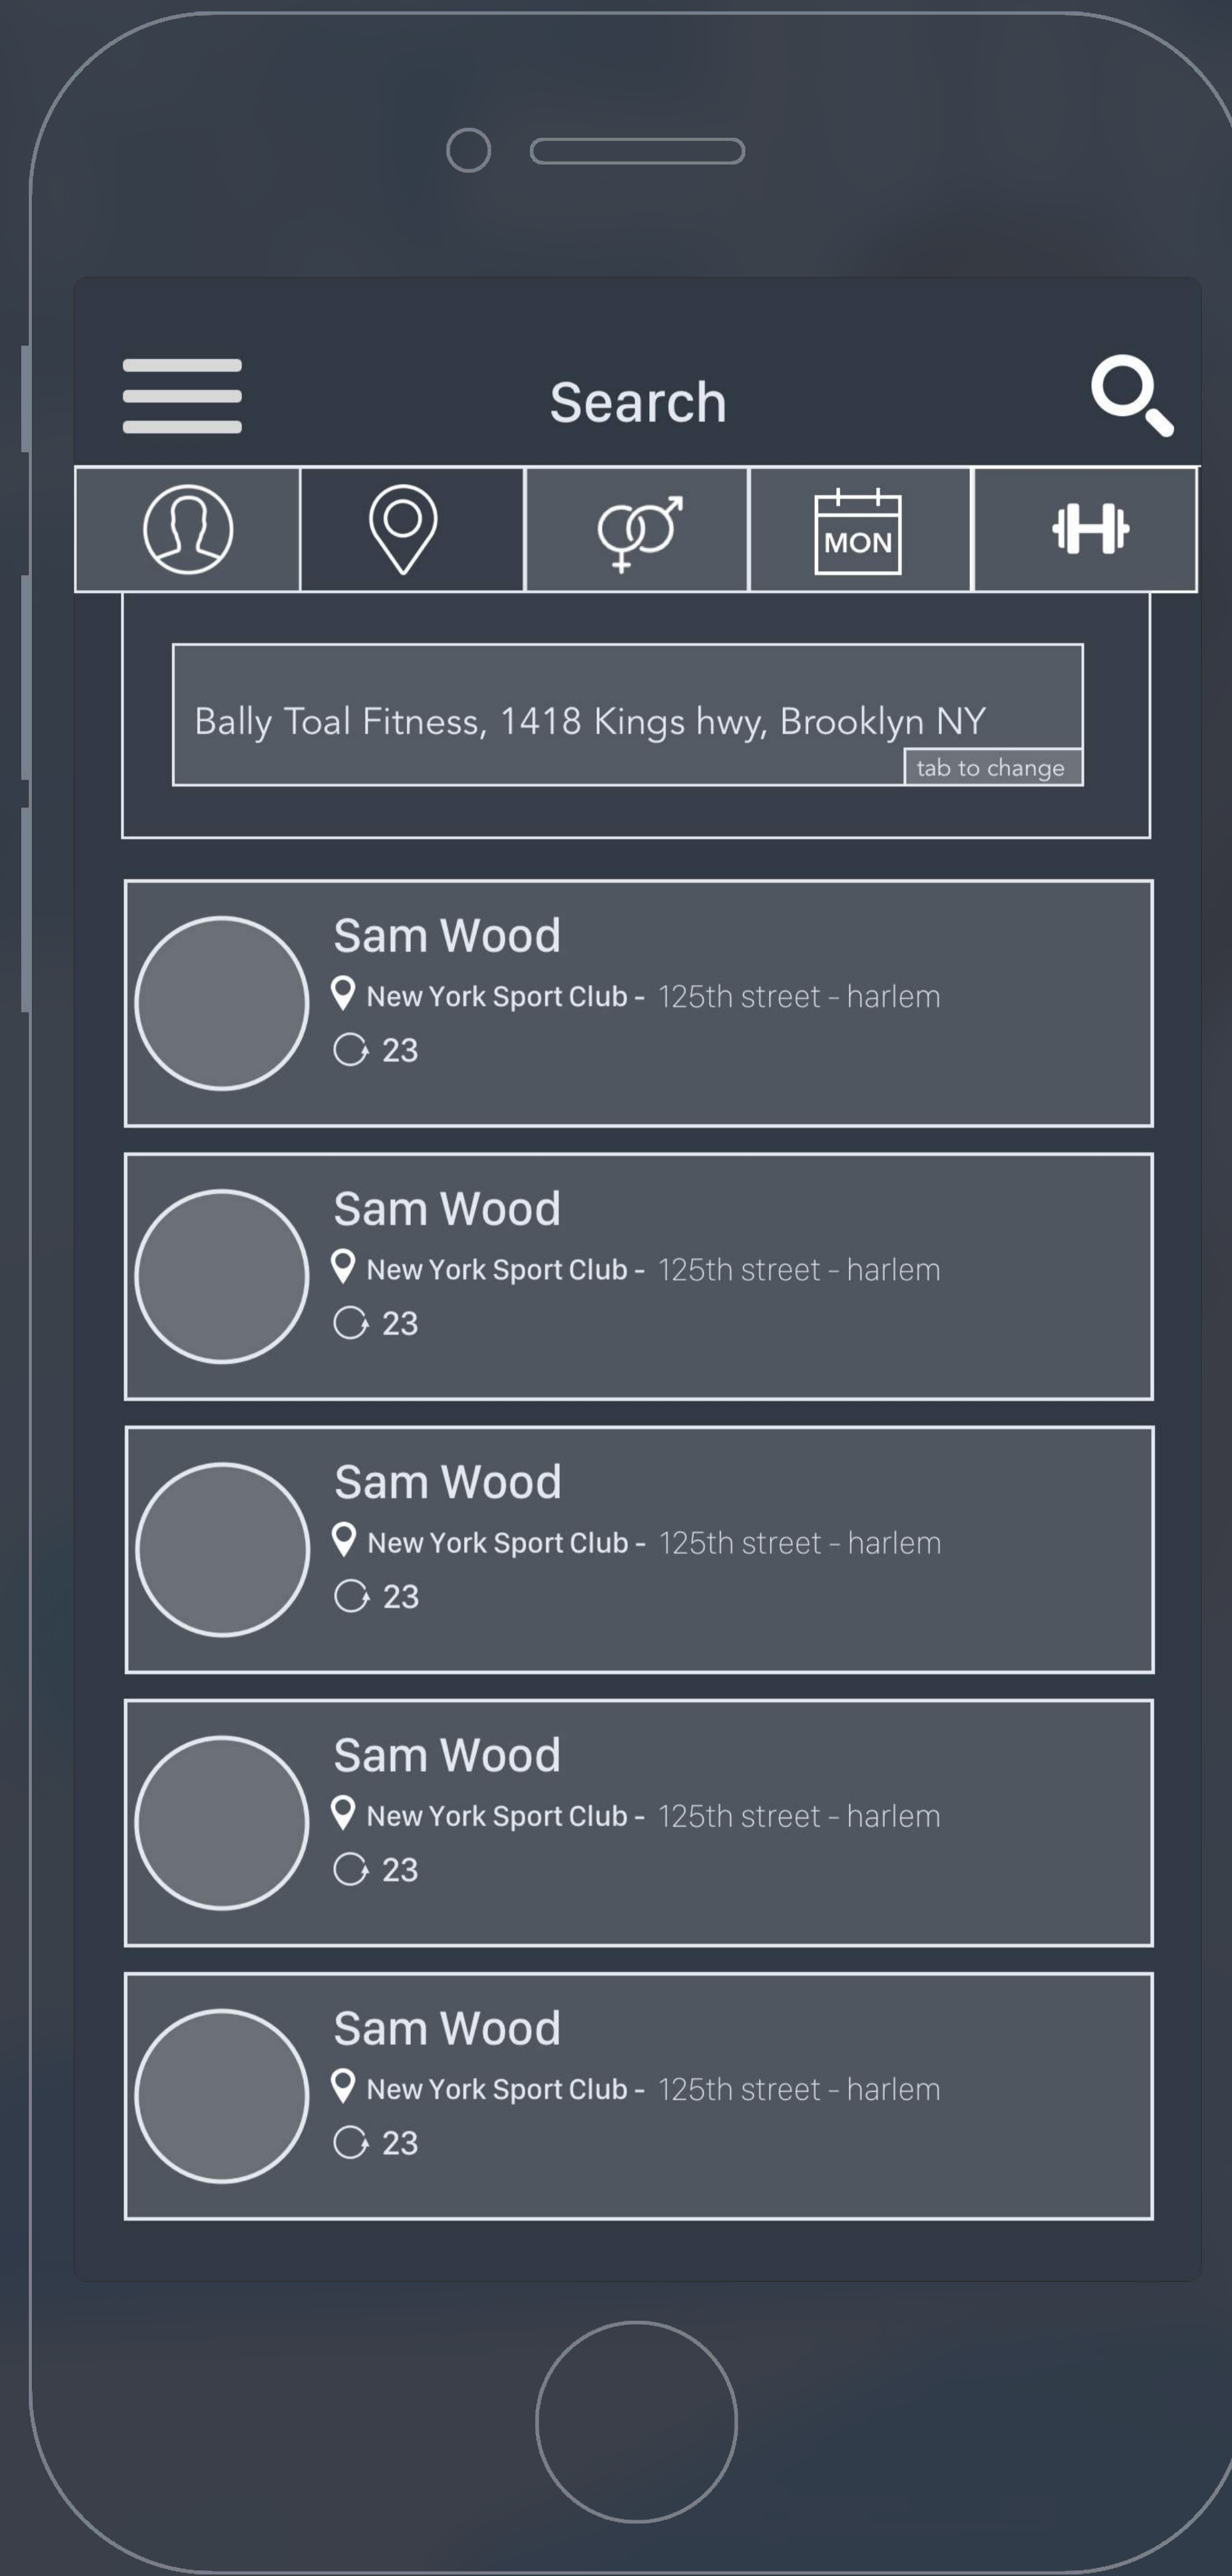

User Types: 1. main/regular/trainer 2. gym administrator 3. admin

2. Gym Administrator

Gym actions map

Wire-frames

20 Home Filters
Screen Description

6 Gym Choosing
Screen Description

11 My Profile
Screen Description

6 Gym Choosing
Screen Description

UX/UI map-Design

Graphic Design

Graphic Design

Graphic Design