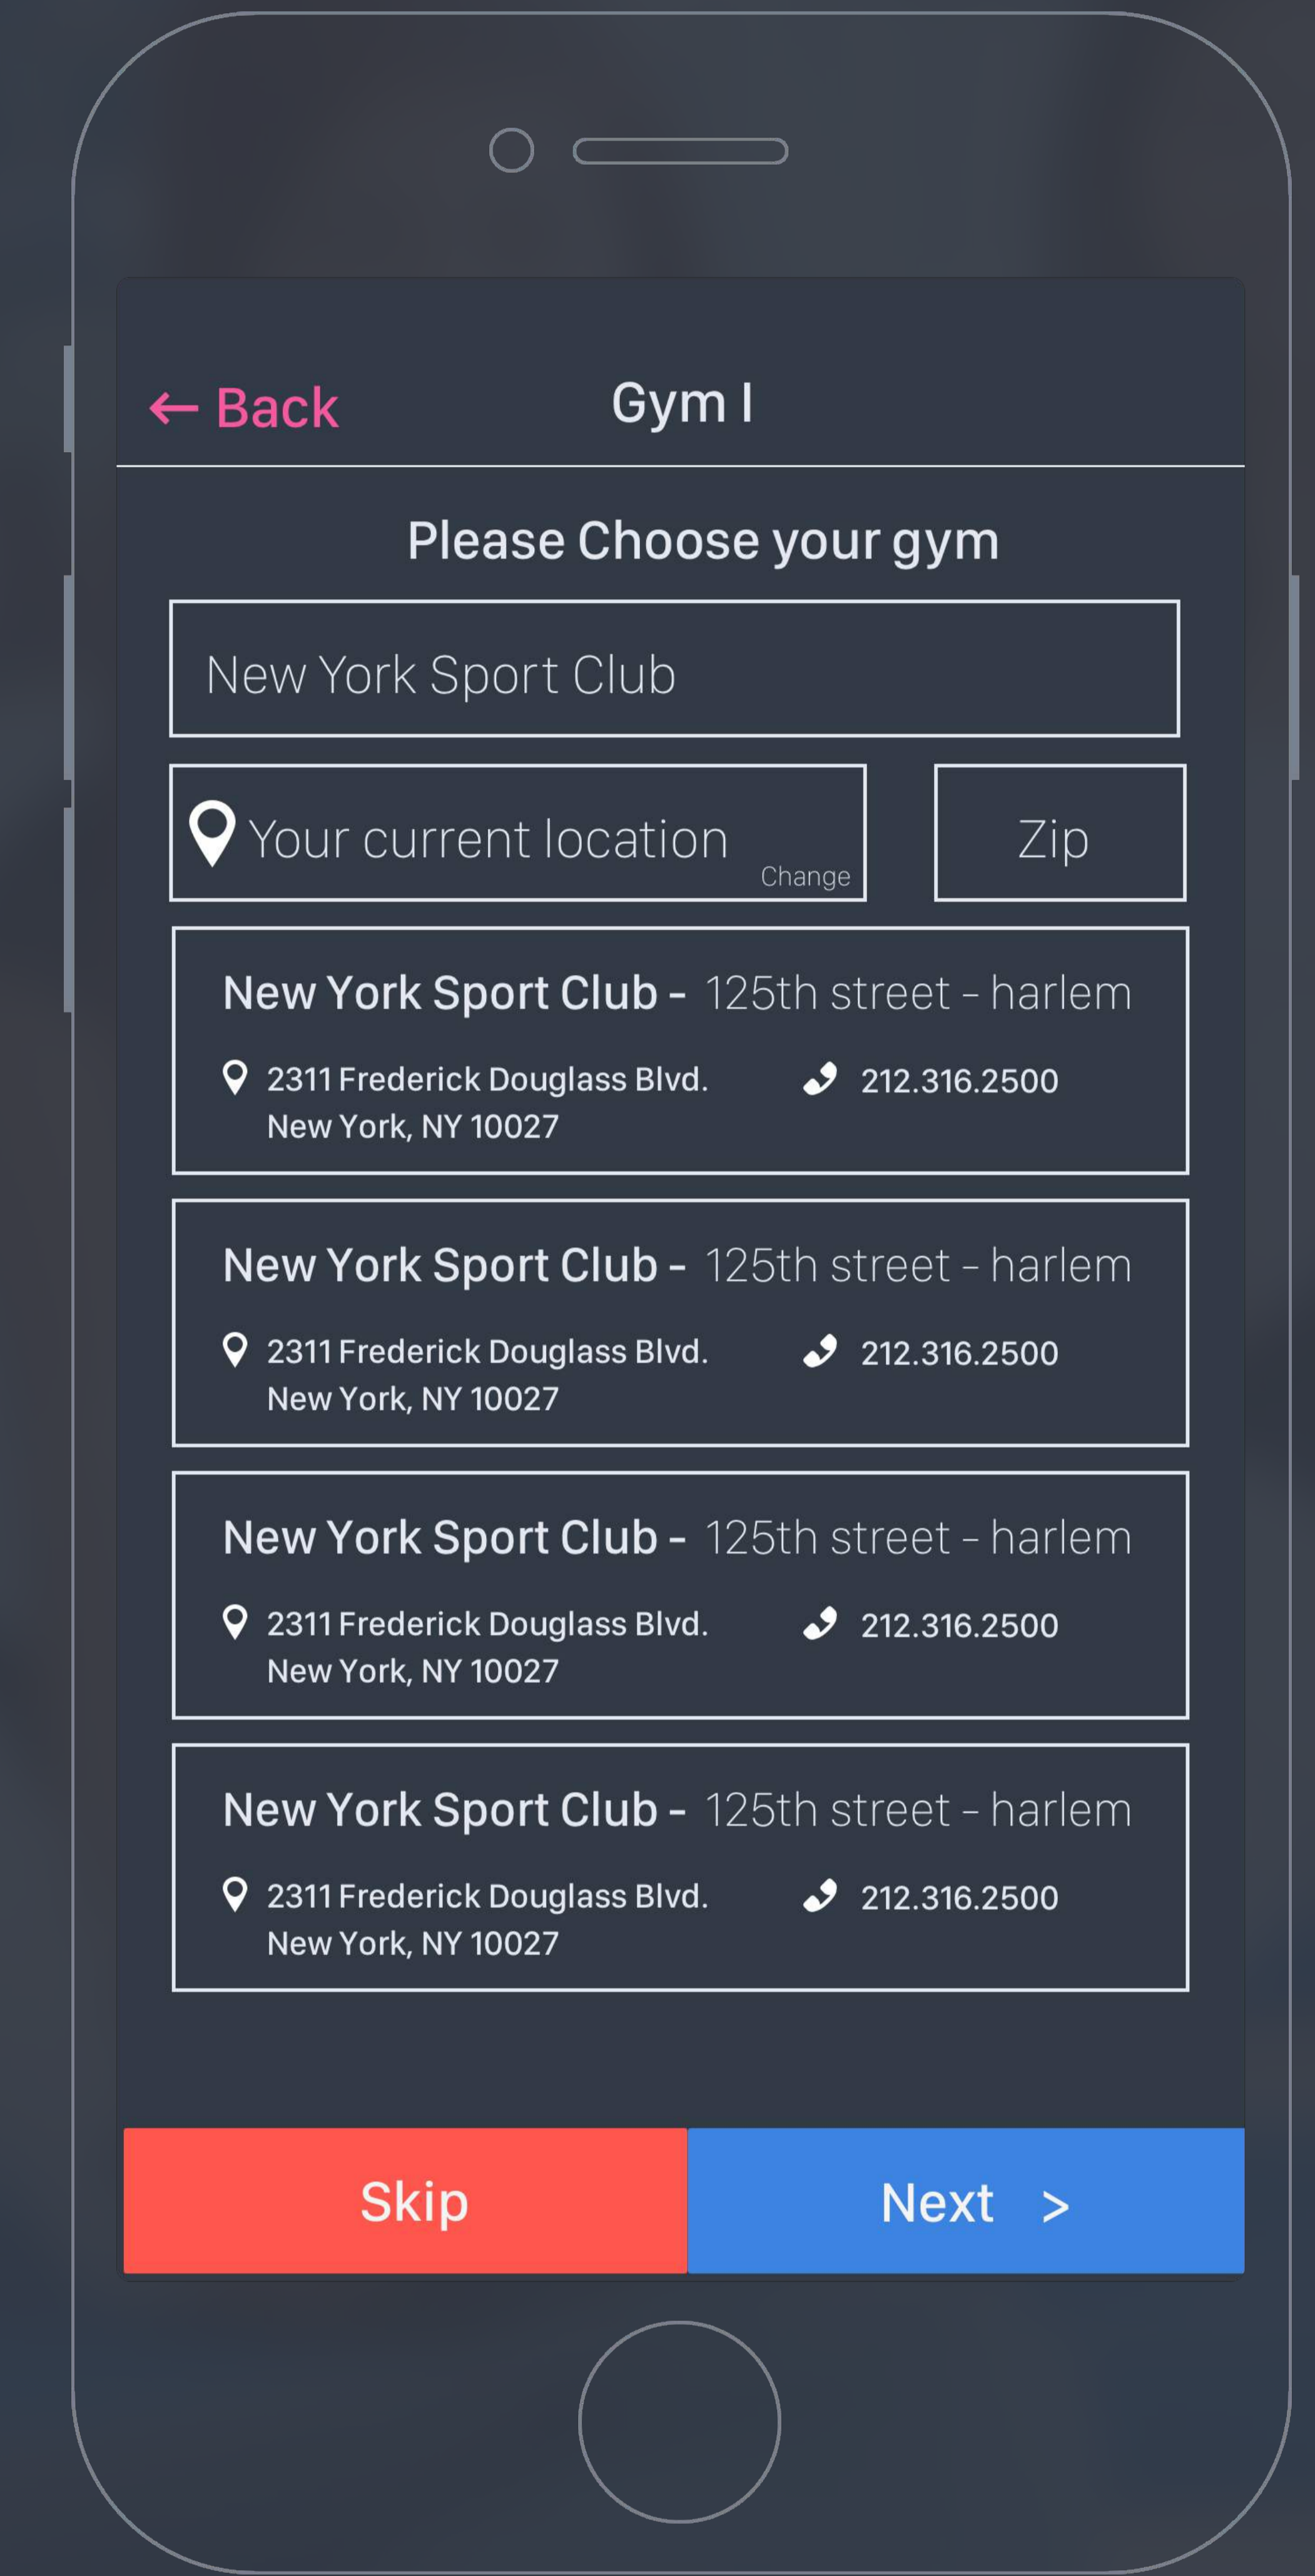

User Types: 1. main/regular/trainer 2. gym administrator 3. admin

2. Gym Administrator

Gym actions map

Wire-frames

20 Home Filters
Screen Description

6 Gym Choosing
Screen Description

11 My Profile
Screen Description

6 Gym Choosing
Screen Description

UX/UI map-Design

Graphic Design

Graphic Design

Graphic Design