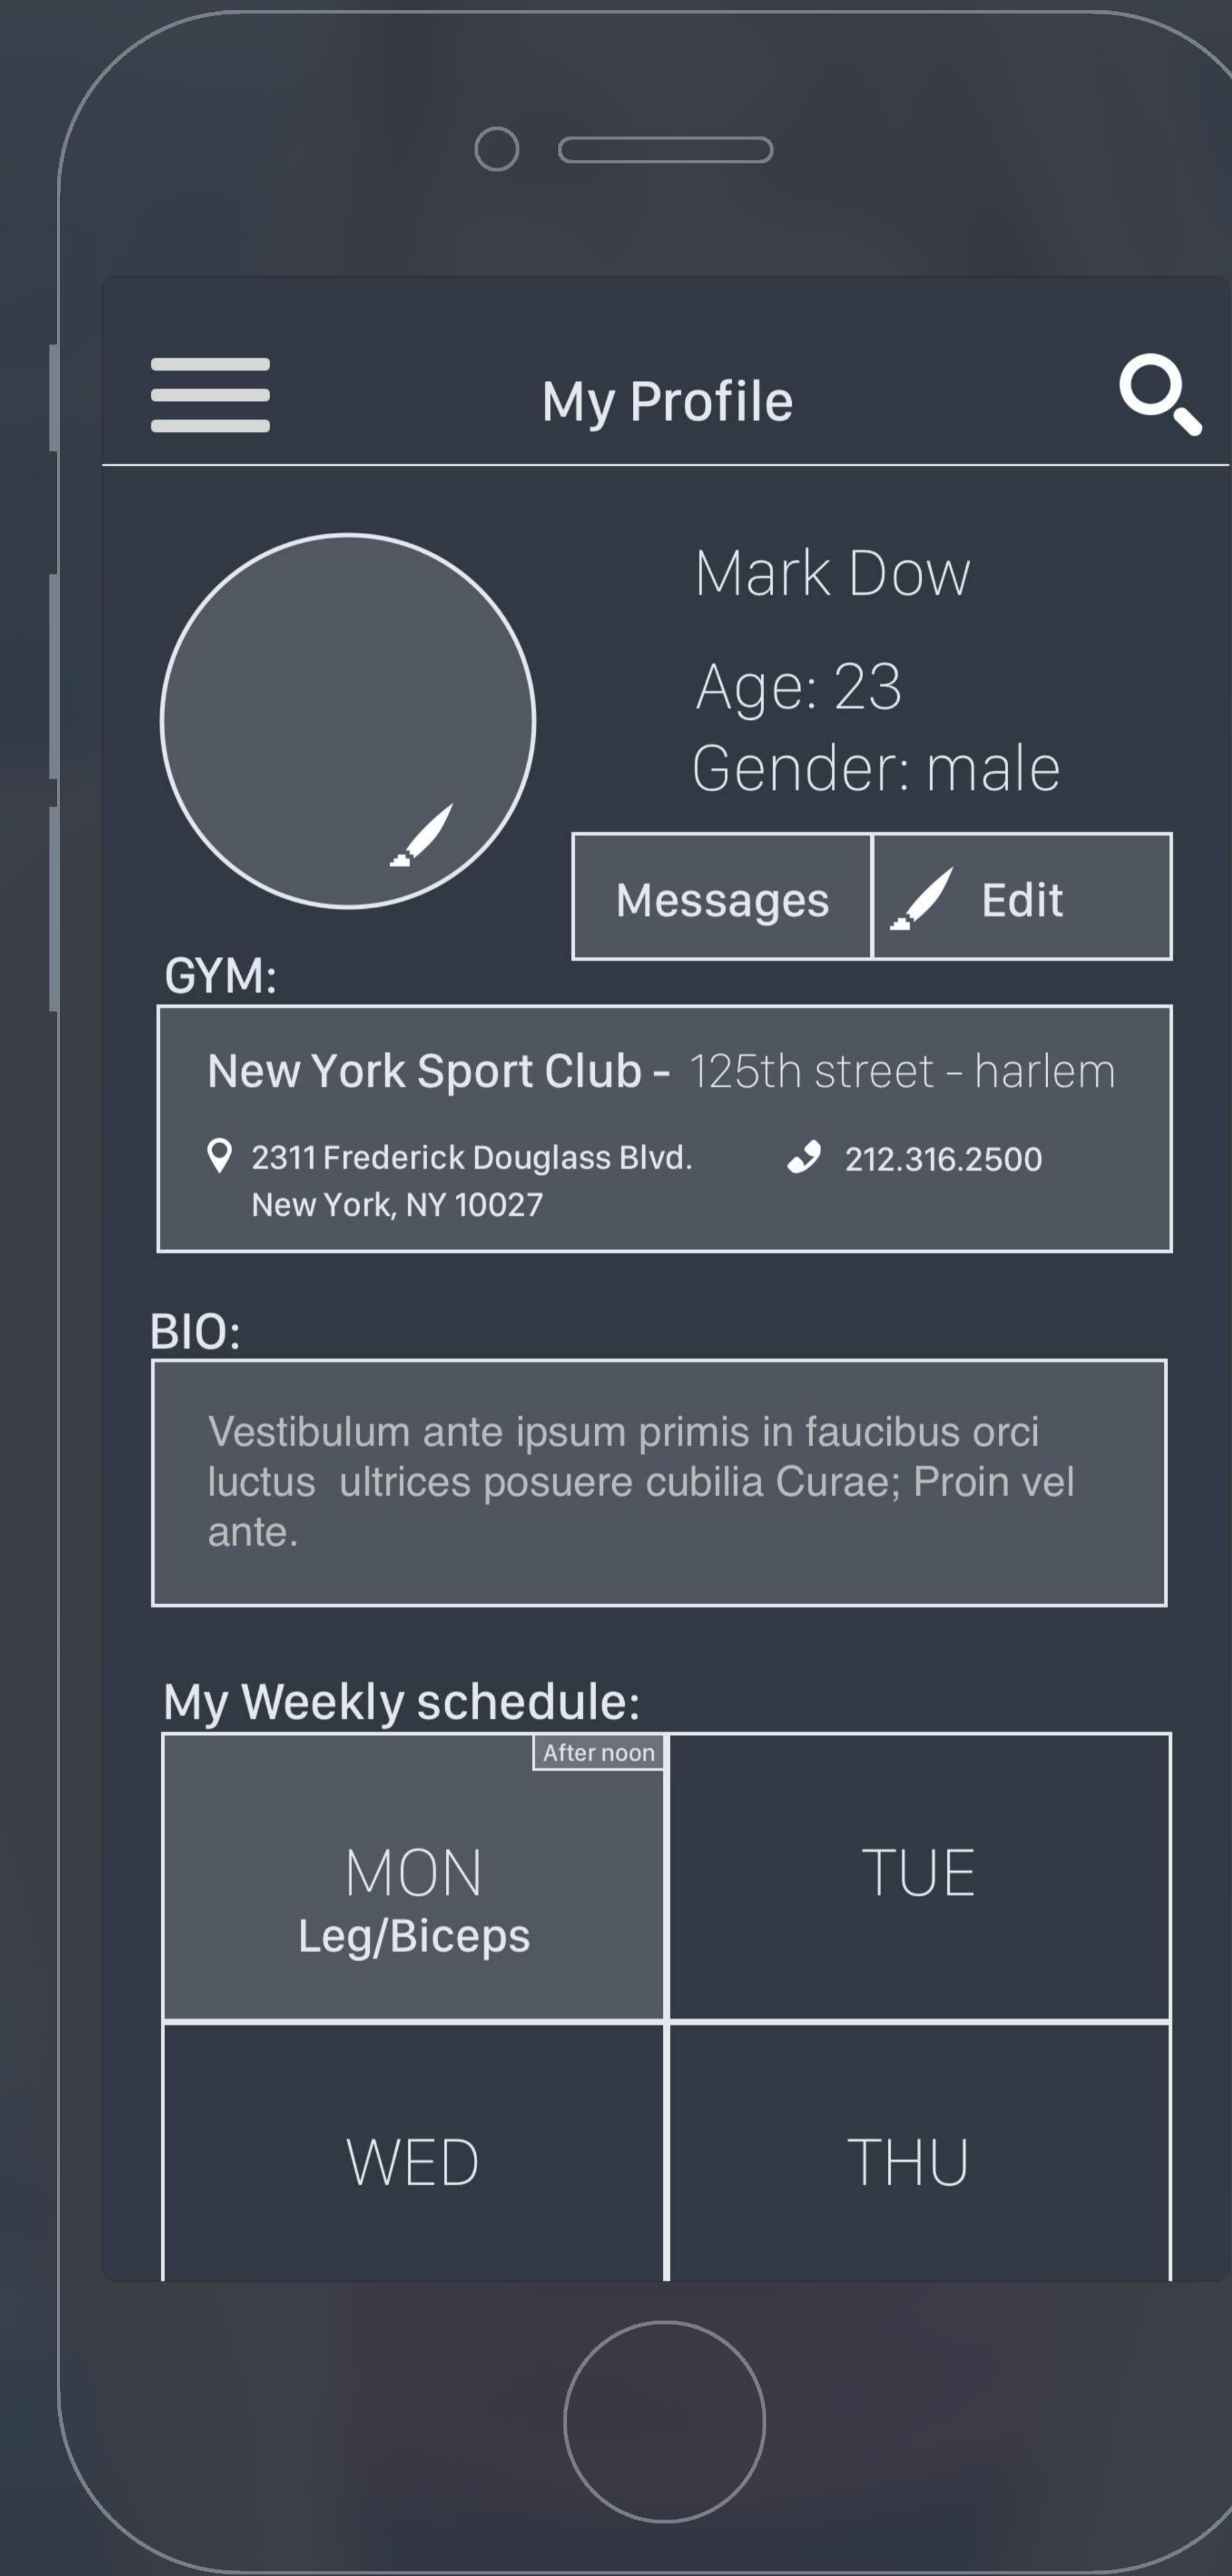

User Types: 1. main/regular/trainer 2. gym administrator 3. admin

2. Gym Administrator

Gym actions map

Wire-frames

20 Home Filters
Screen Description

6 Gym Choosing
Screen Description

11 My Profile
Screen Description

6 Gym Choosing
Screen Description

UX/UI map-Design

Graphic Design

Graphic Design

Graphic Design