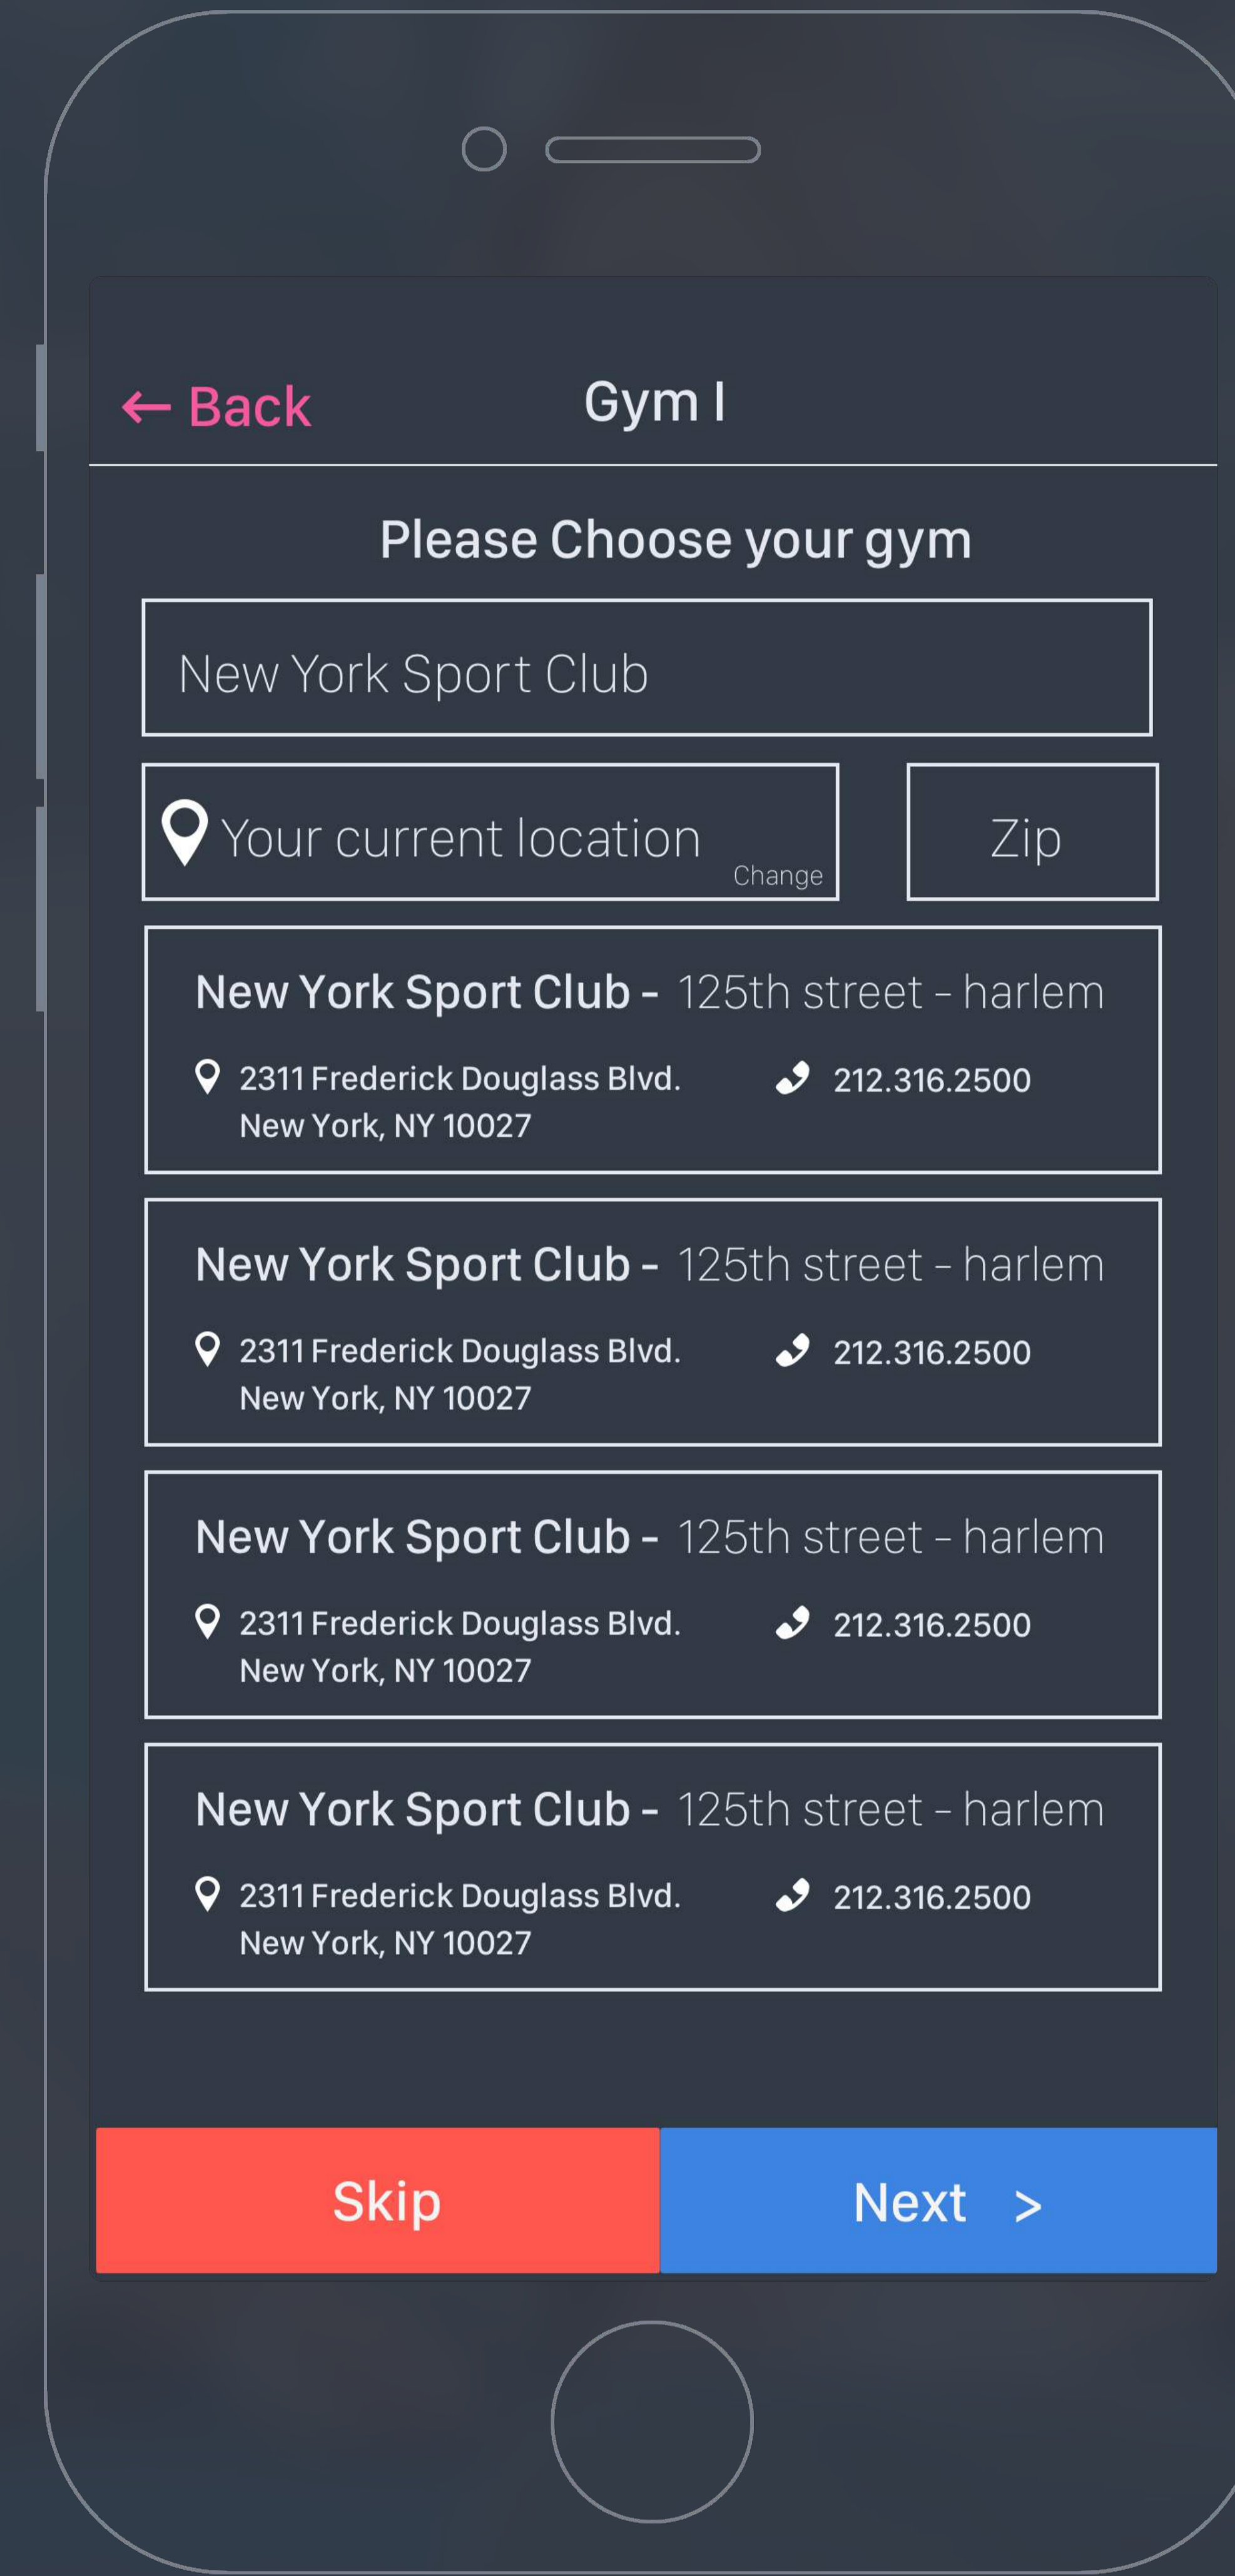

User Types: 1. main/regular/trainer 2. gym administrator 3. admin

2. Gym Administrator

Gym actions map

Wire-frames

20 Home Filters
Screen Description

6 Gym Choosing
Screen Description

11 My Profile
Screen Description

6 Gym Choosing
Screen Description

UX/UI map-Design

Graphic Design

Graphic Design

Graphic Design