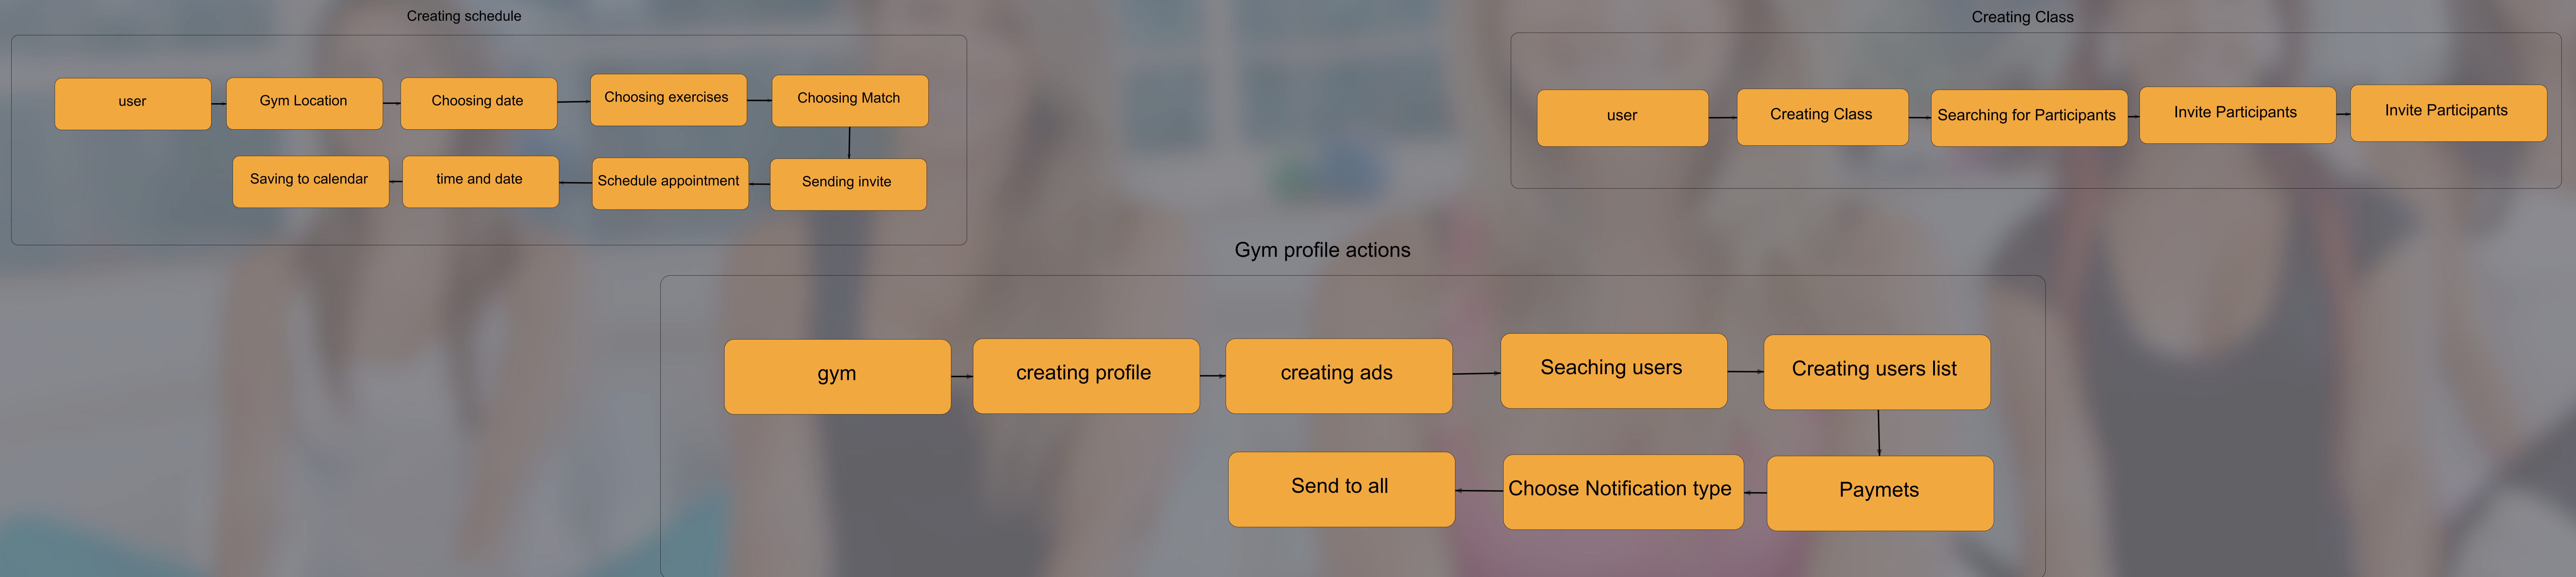

GymPartnerUP

1. Research & Planning
2. Wire-Frames
3. Logic map
4. App Design

Research & Planning

User Types: 1. main/regular/trainer 2. gym administrator 3. admin

1. Main / regular users actions

Research & Planning

User Types: 1. main/regular/trainer 2. gym administrator 3. admin

2. Gym Administrator

Gym actions map

Wire-frames

20 Home Filters
Screen Description

6 Gym Choosing
Screen Description

11 My Profile
Screen Description

6 Gym Choosing
Screen Description

UX/UI map-Design

Graphic Design

Graphic Design

Graphic Design