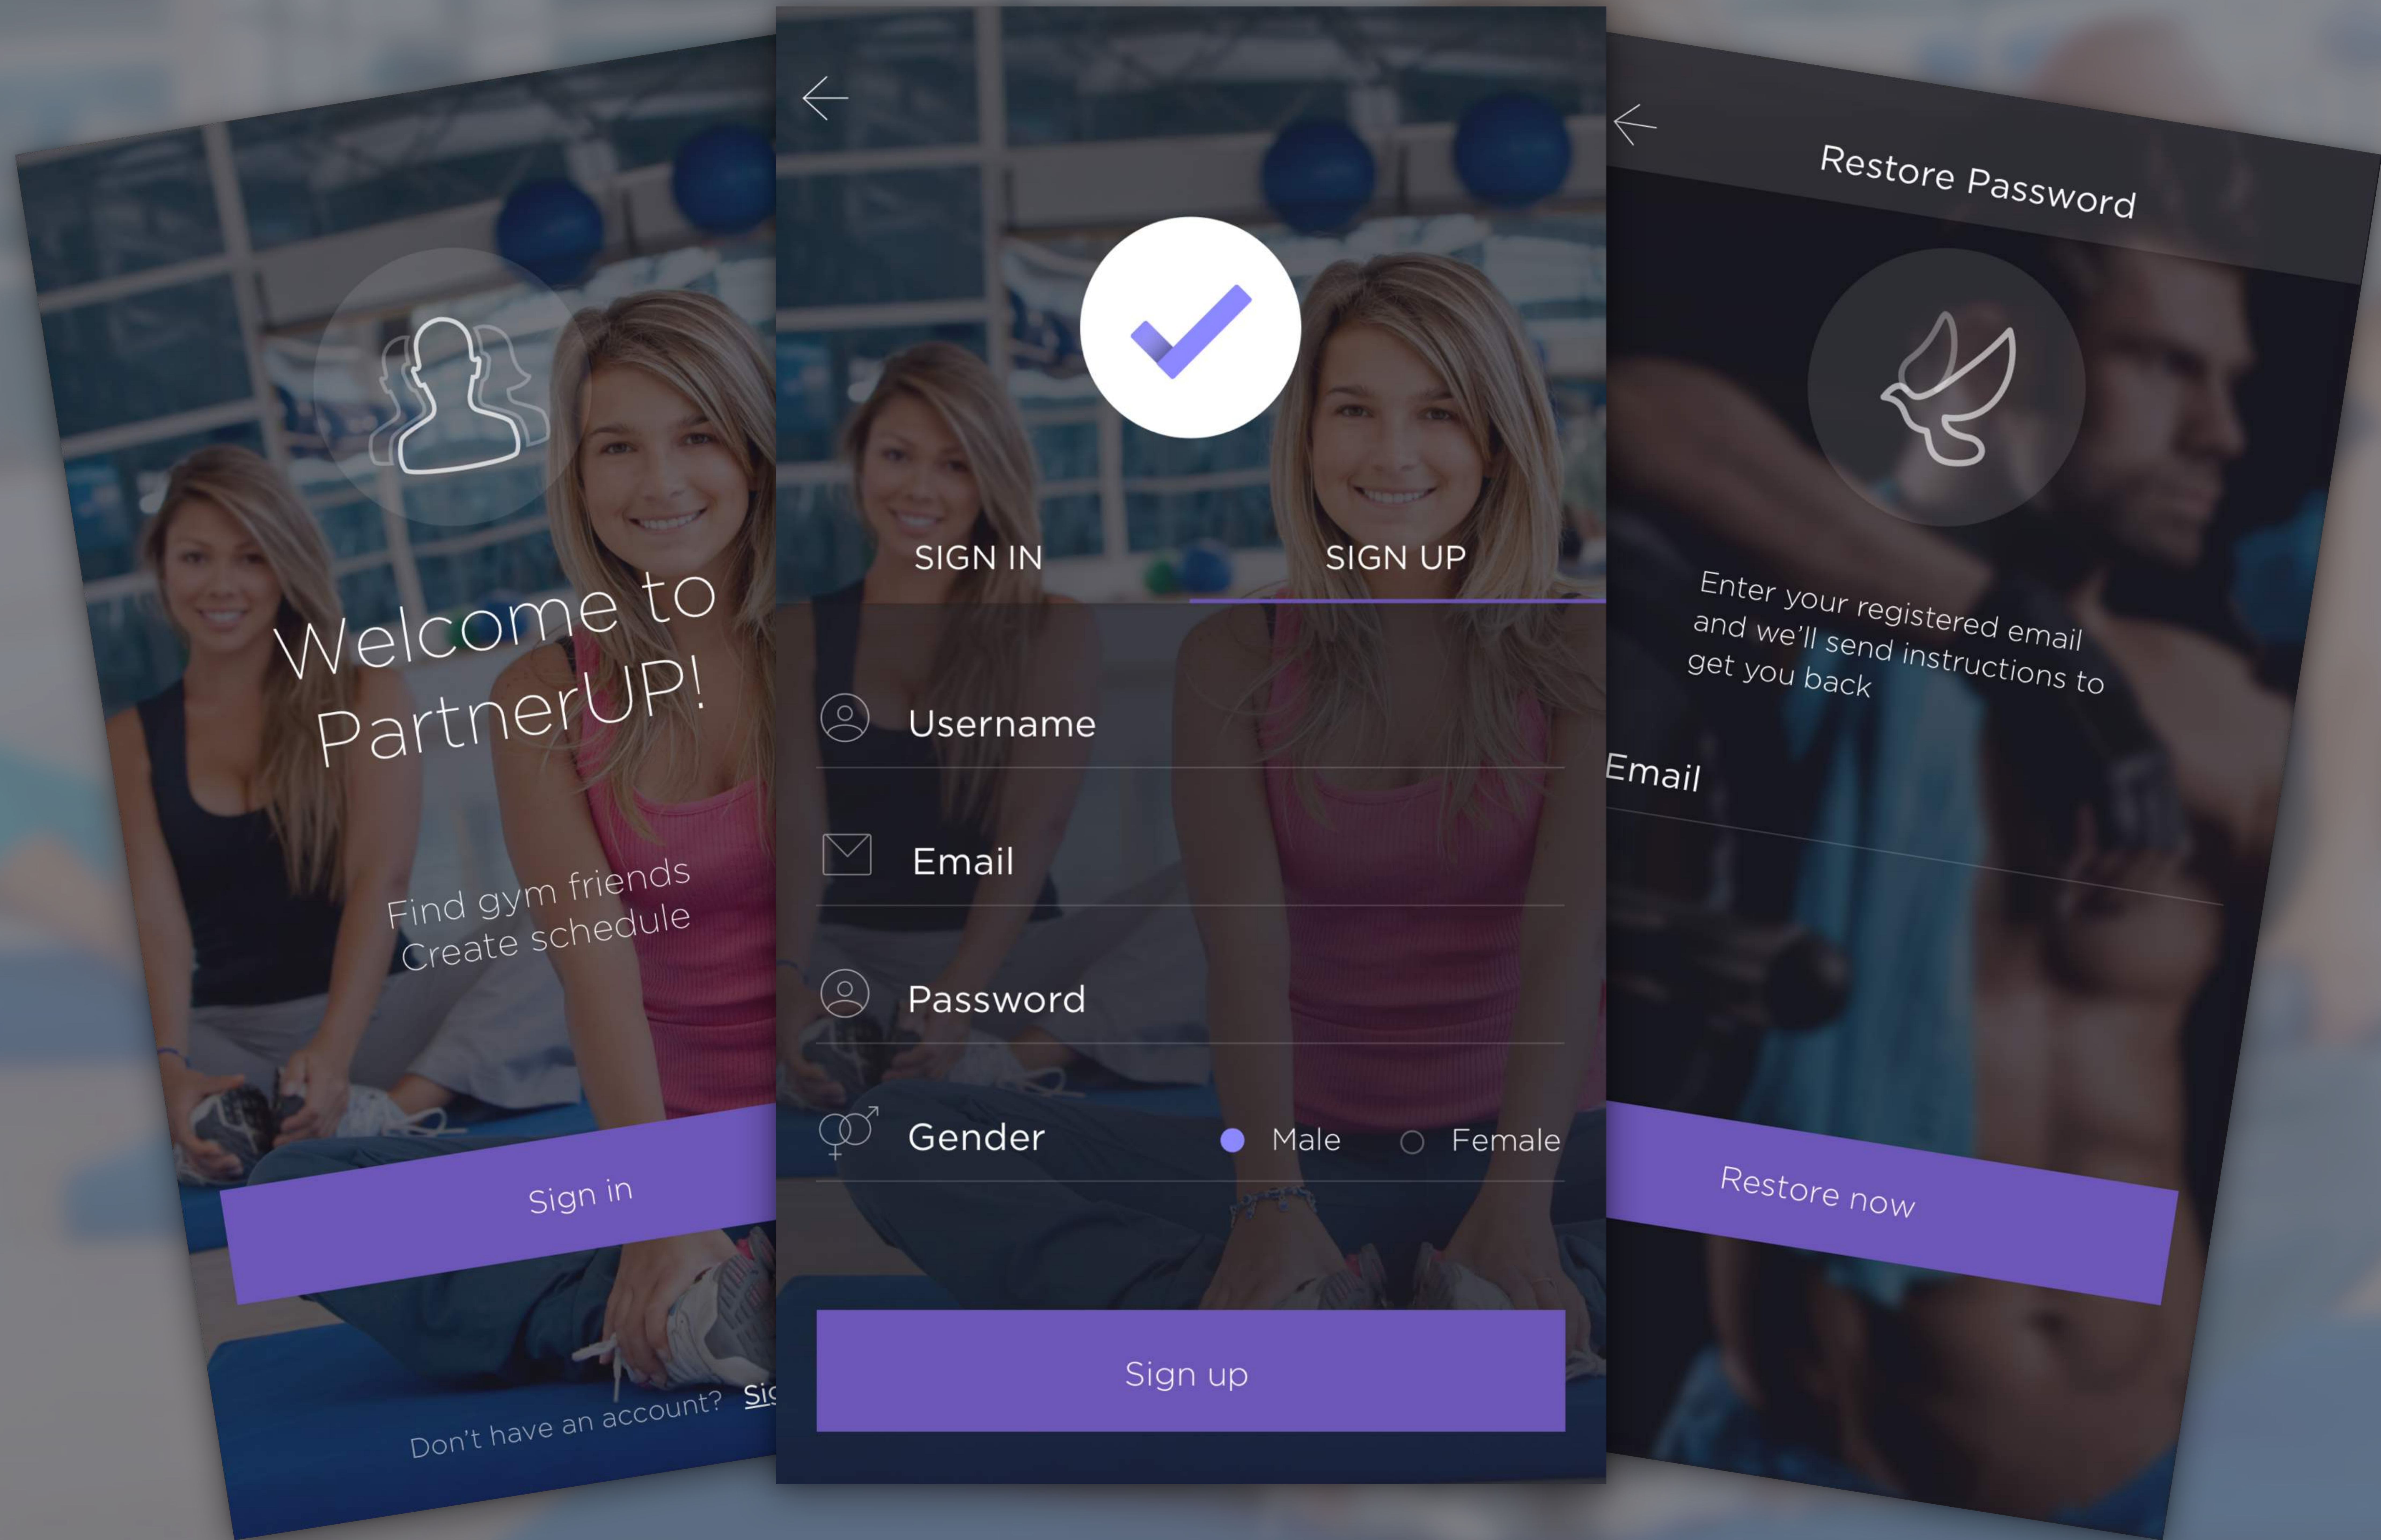

User Types: 1. main/regular/trainer 2. gym administrator 3. admin

2. Gym Administrator

Gym actions map

Wire-frames

20 Home Filters
Screen Description

6 Gym Choosing
Screen Description

11 My Profile
Screen Description

6 Gym Choosing
Screen Description

UX/UI map-Design

Graphic Design

Graphic Design

Graphic Design